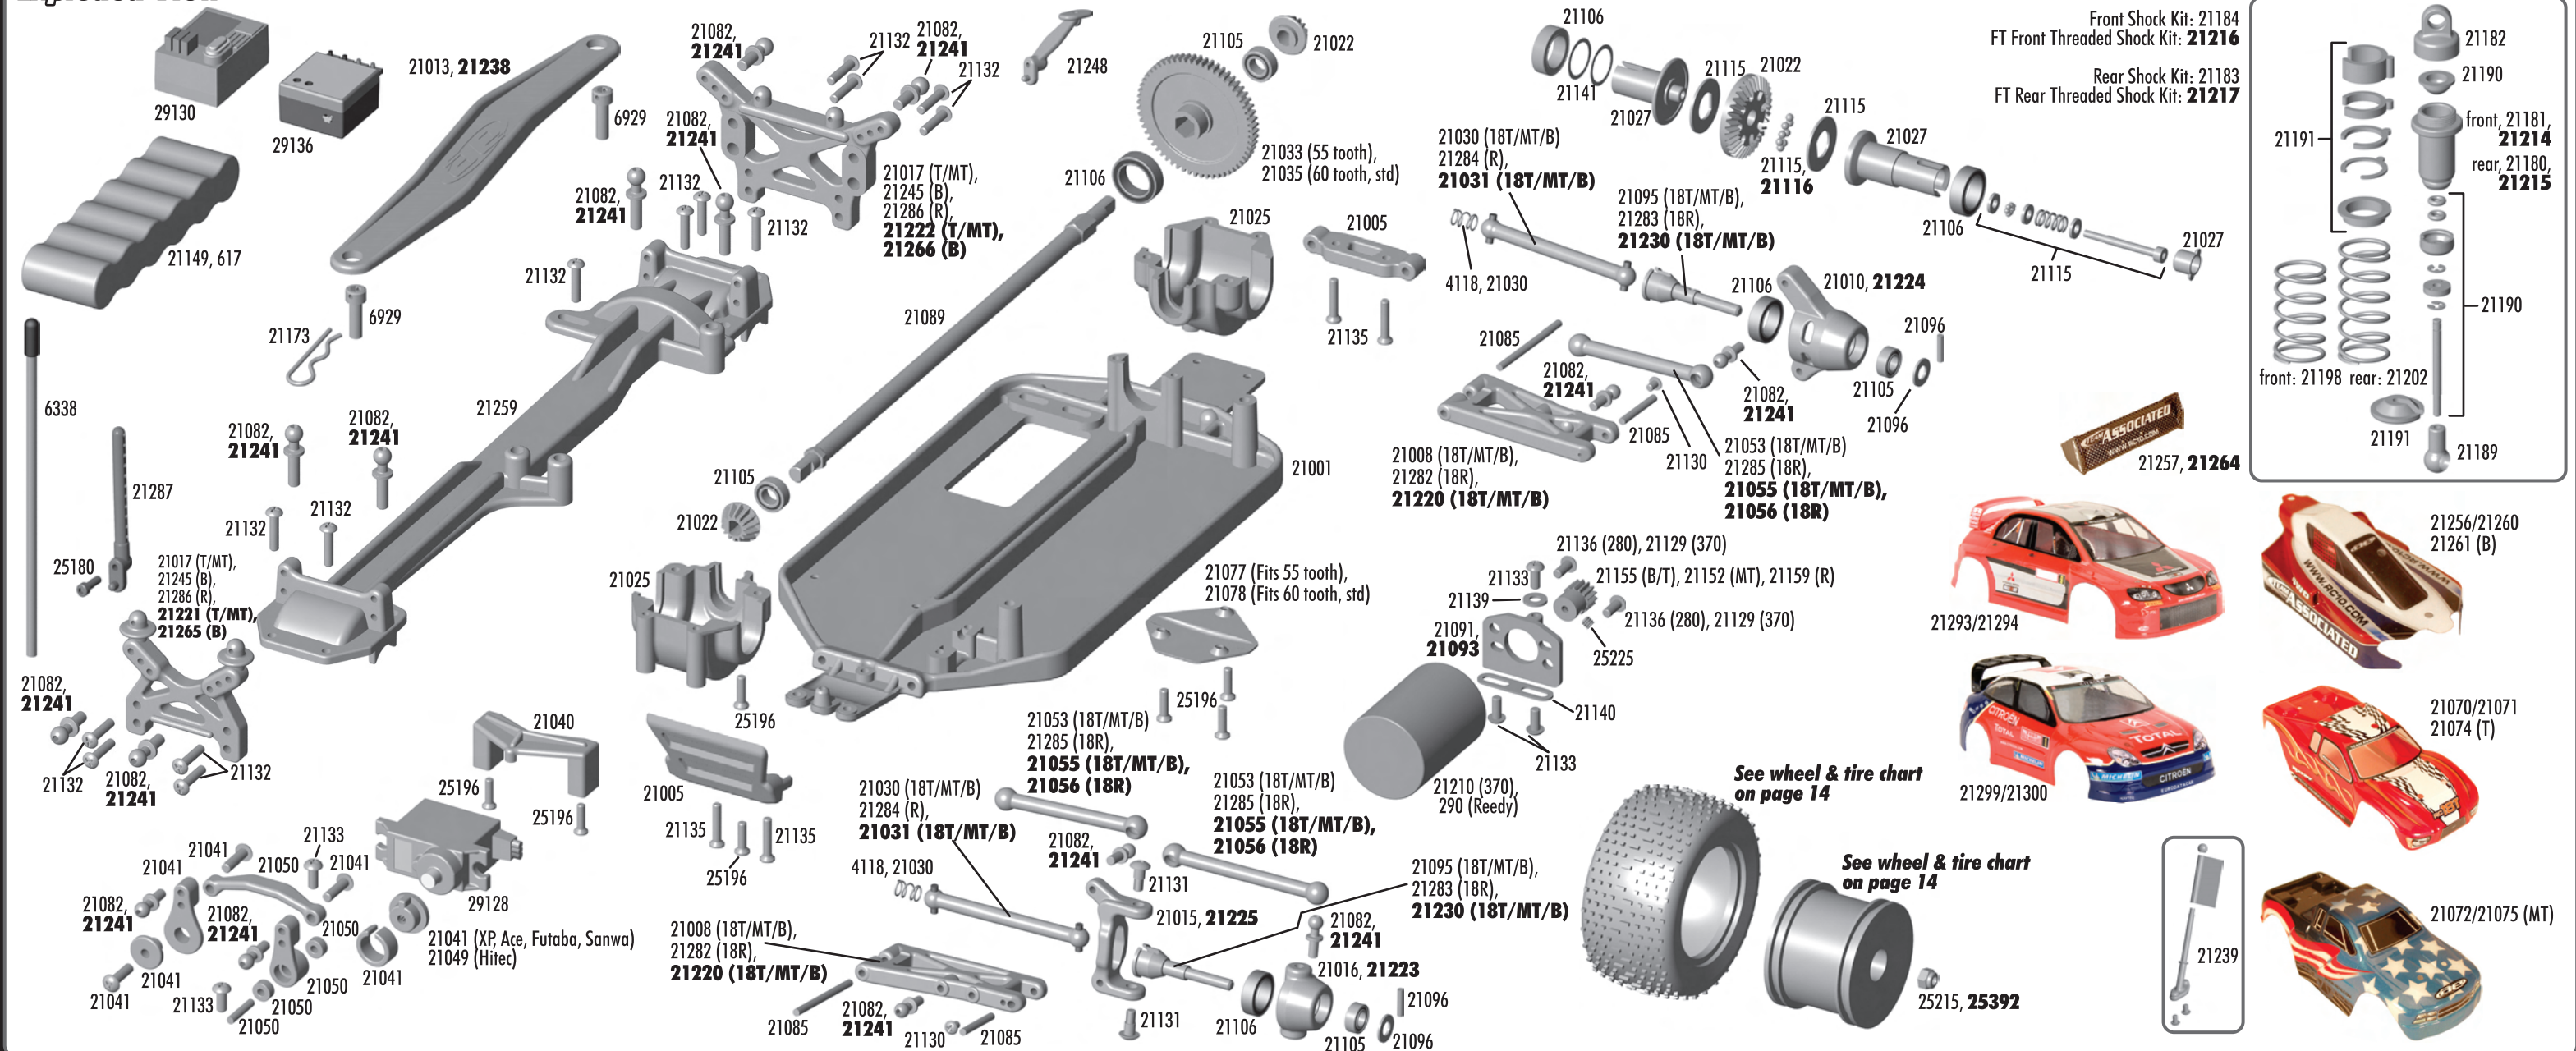

Exploded View

Parts List

| | | | | | | | | | | | | | | |
|-------|--------------------------------------|-----|-------|---|-----|-------|----------------------------|-----|-------|--|-----|-------|---|-----|
| 4118 | .014 Spring (Dogbone Spring) | Pr. | 21053 | Suspension Linkage (T/MT/B) | Set | 21131 | M2.5 x 3 BHPS | 4 | 21181 | Shock Body, front (B/T/MT/R) | Pr. | 21264 | Buggy Graphite-Pattern Wing/Dirt Deflectors (B) | Set |
| 6338 | Antenna Tube & Cap | 1 | 21069 | Body Decal Sheet & Window Mask (T/MT) | Set | 21132 | M2 x 9 BHPS | 20 | 21182 | Shock Caps | 4 | 21282 | Suspension Arms (R) | Set |
| 21001 | Chassis | 1 | 21070 | Painted Truck Body, blue, with decals (T/MT) | 1 | 21133 | M2.5 x 6 BHPS | 20 | 21183 | Shock Kit, rear (B/T/MT) | Pr. | 21283 | Stub Axles (R) | 2 |
| 21005 | Arm Mount, front & rear | Set | 21071 | Painted Truck Body, red, with decals (T/MT) | 1 | 21134 | M2.5 x 9 BHPS | 20 | 21184 | Shock Kit, front (B/T/MT/R) | Pr. | 21284 | Dogbones & Springs (R) | Set |
| 21008 | Suspension Arm (T/MT/B) | Pr. | 21072 | Painted MT Flag Body, with decals (T/MT) | 1 | 21135 | M2 x 12 FHPS | 20 | 21189 | Ballcup, short, for shocks | 12 | 21285 | Suspension Linkage (R) | Set |
| 21010 | Rear Hub Carrier | 2 | 21074 | Clear Truck Body, w/decals/window mask (T/MT) | 1 | 21136 | M2.6 x 5 BHPS | 20 | 21190 | Shock Rebuild Kit, rebuilds 4 shocks | Set | 21286 | Shock Towers, front & rear (R) | Pr. |
| 21013 | Battery Brace, 5/6 cell | Set | 21075 | Clear MT Body, w/decals/window mask (T/MT) | 1 | 21137 | M2.5 x 4 BHPS | 20 | 21191 | Shock Accessories | Set | 21287 | Body Mounts & Pivots (R) | 4 |
| 21015 | Caster Block, left or right | 2 | 21076 | MT Decal Sheet & Window Masks | 1 | 21139 | M2.5 Washers | 20 | 21197 | Shock Spring, front, silver, 2.55 lb/in | Pr. | 21293 | Painted Mitsubishi Lancer Body | 1 |
| 21016 | Steering Block | 2 | 21077 | Chassis Gear Cover - 55t | 1 | 21140 | Motor Mount Plate | 2 | 21198 | Shock Spring, front, blue, 3.0 lb/in | Pr. | 21294 | Clear Mitsubishi Lancer Body, decals/window masks | 1 |
| 21017 | Shock Towers, front & rear (T/MT) | Pr. | 21078 | Chassis Gear Cover - 60t, std | 1 | 21141 | Diff Shims | 4 | 21199 | Shock Spring, front, gold, 3.45 lb/in | Pr. | 21295 | Painted Niteline Body | 1 |
| 21022 | Differential & Input Gear | Set | 21082 | Ballstud Set | Set | 21146 | Screw Set | Set | 21201 | Shock Spring, rear, silver, 1.64 lb/in | Pr. | 21296 | Clear Nightline Body, decals/window masks | 1 |
| 21024 | Complete Differential Kit | 1 | 21085 | Hingepin Set | Set | 21152 | Pinion Gear, 10t (MT kit) | 1 | 21202 | Shock Shaft, rear, blue, 1.90 lb/in | Pr. | 21297 | Painted Kamino Body | 1 |
| 21025 | Gearbox Cases | 2 | 21089 | Main Driveshaft | 1 | 21153 | Pinion Gear, 12t | 1 | 21203 | Shock Spring, rear, gold, 2.35 lb/in | Pr. | 21298 | Clear Kamino Body, decals/window masks | 1 |
| 21027 | Differential Outdrives, long & short | Set | 21091 | Motor Mount | 1 | 21154 | Pinion Gear, 13t | 1 | 21239 | Flag Kit | 1 | 21299 | Painted Citroen Xsara Body | 1 |
| 21030 | Dogbones & Springs (T/MT/B) | Set | 21095 | Stub Axles (T/MT/B) | 2 | 21155 | Pinion Gear, 14t (B/T Kit) | 1 | 21245 | Shock Tower, front & rear (B) | 1 | 21300 | Clear Citroen Xsara Body, decals/window masks | 1 |
| 21033 | Spur Gear/Drive Cup, 55t | 1 | 21096 | Stub Axle Pins & Spacers | Set | 21156 | Pinion Gear, 15t | 1 | 21248 | Wing Mount (B) | 2 | 21301 | Carbon Design Niteline Wing | 1 |
| 21035 | Spur Gear/Drive Cup, 60t, std | 1 | 21105 | Stub Axle Pins & Spacers | Set | 21157 | Pinion Gear, 11t | 1 | 21256 | Clear Buggy Body, Wing & Dirt Deflectors (B) | Set | 25180 | M3 x 8 BHPS | 20 |
| 21040 | Servo Mount | 1 | 21106 | Bearing, 8 x 12 x 3.5, rubber sealed | 2 | 21158 | Pinion Gear, 16t | 1 | 21257 | Clear Buggy Wing & Dirt Deflectors (B) | Set | 25196 | M2 x 8 FHPS | 20 |
| 21041 | Servo Saver, XP, Ace, Futaba, Sanwa | Set | 21107 | Bearing Set | Set | 21159 | Pinion Gear, 17t (18B Kit) | 1 | 21258 | Buggy Decal Sheet & Window Mask (B) | 1 | 25215 | M3 Locknuts | 20 |
| 21049 | Servo Saver, Hitec HS-56 | Set | 21115 | Differential Rebuild Kit | 1 | 21160 | Pinion Gear, 18t | 1 | 21259 | Top Plate | 1 | 25225 | M3 x 3 Setscrews | 20 |
| 21050 | Steering Bellcrank Parts | Set | 21129 | M3 x 5 BHPS | 20 | 21173 | Body Clips | 12 | 21260 | Painted Buggy Body, Red, with decals (B) | 1 | | | |
| 21052 | Turnbuckle Set, steel, with ballcups | Set | 21130 | M2 x 3 BHPS | 20 | 21180 | Shock Body, rear (B/T/MT) | Pr. | 21261 | Painted Buggy Body, Orange, with decals (B) | 1 | | | |